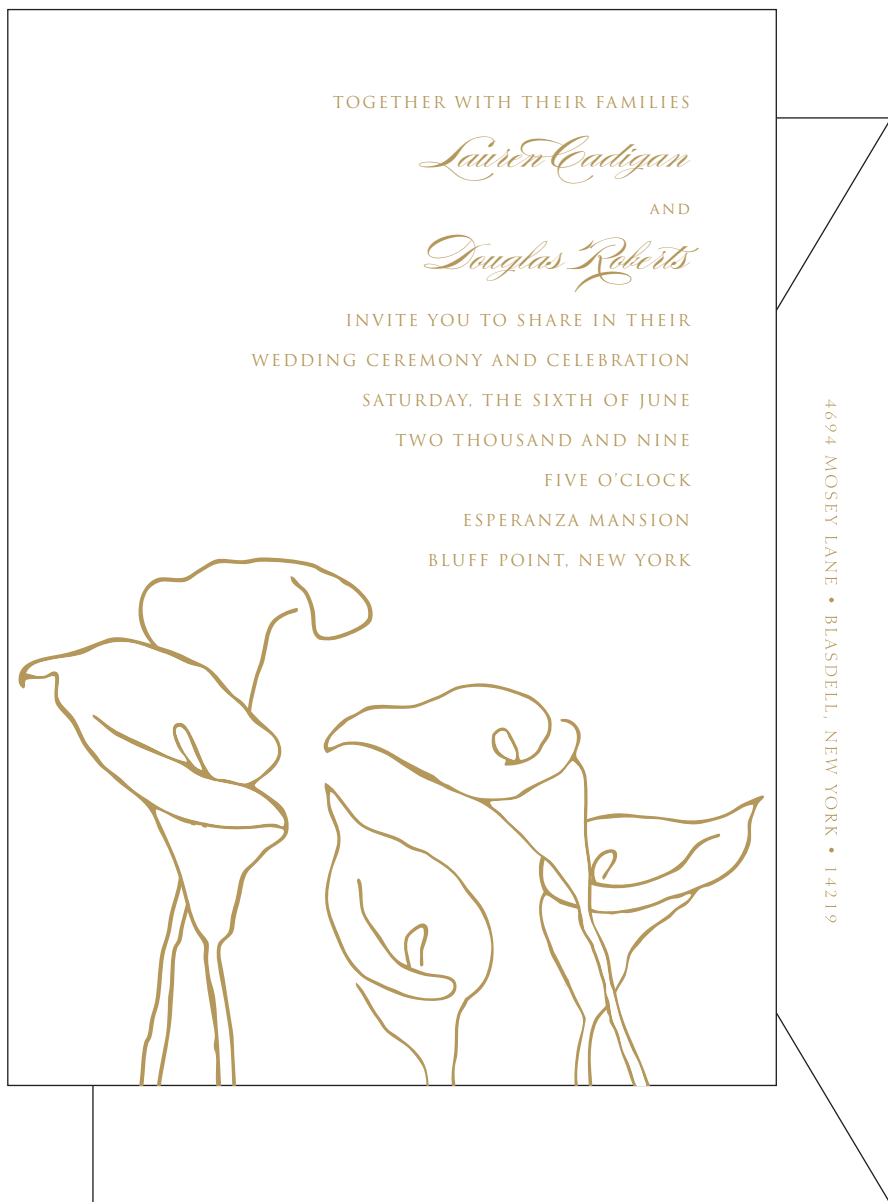

Flora Vista Invitation Suite, Engraved on Soft White Cotton Paper

Invitation with Printed Envelope

Response Card and Printed Envelope

Escort/Place Card

Thank You and Blank Envelope