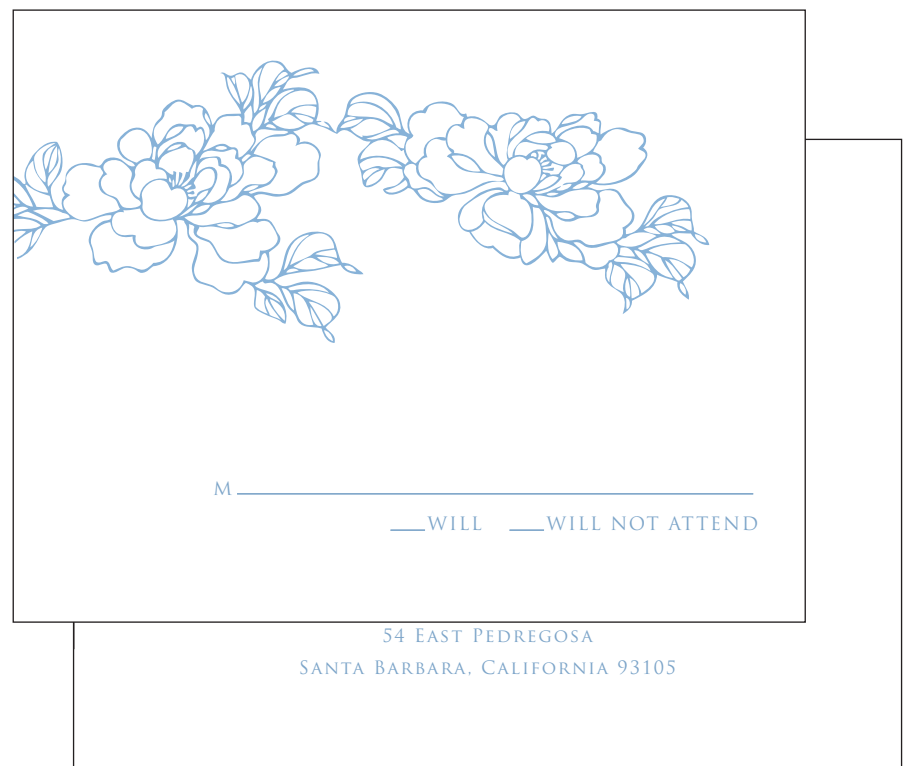

Water Lily Invitation Suite, Offset (flat) printed on thick 100% cotton paper

Invitation and Printed Envelope

Response Card and Printed Envelope

Thank You and Blank Envelope

Reception Card

Accommodation/Direction Card

Escort/Place Card