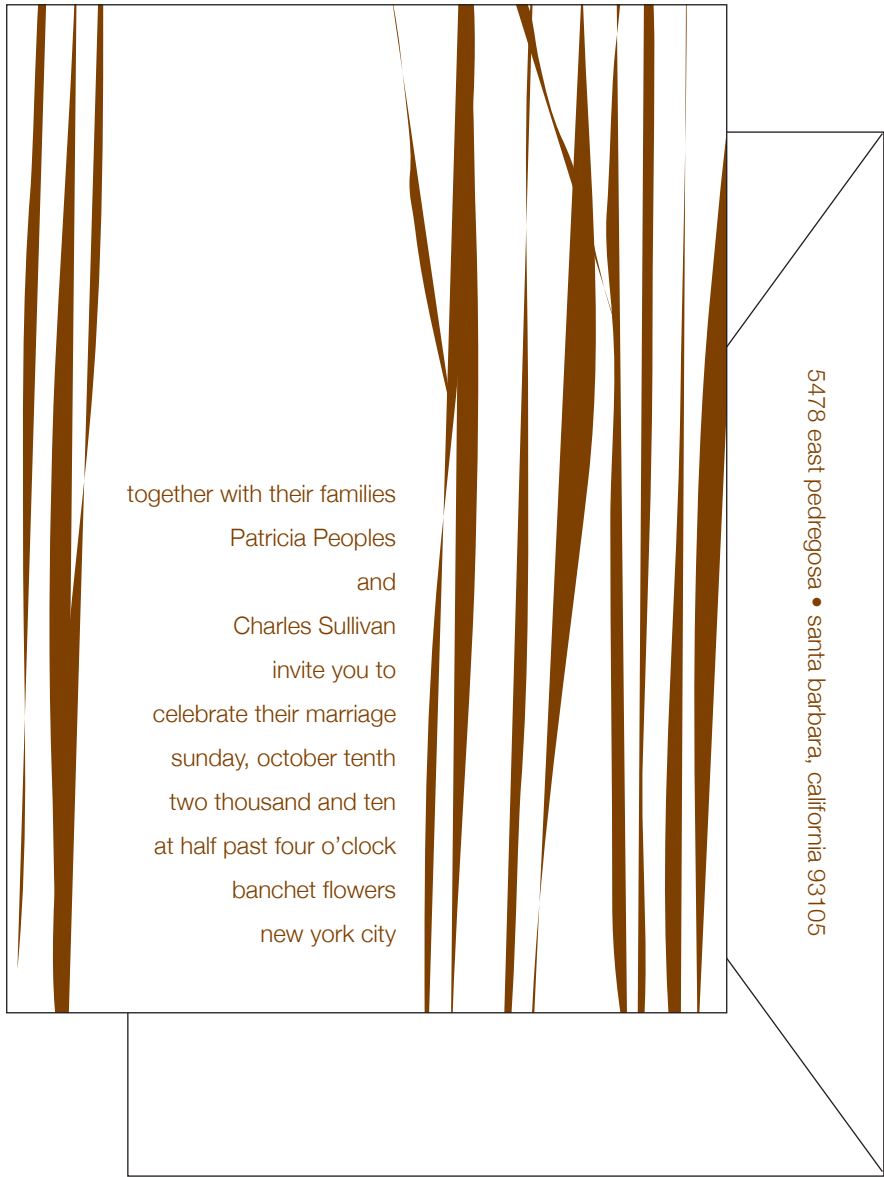

Forest Invitation Suite, Offset (flat) printed on thick 100% cotton paper

Invitation and Printed Envelope

Response Card and Printed Envelope

Thank You and Blank Envelope

Reception Card

Accommodation/Direction Card

Escort/Place Card